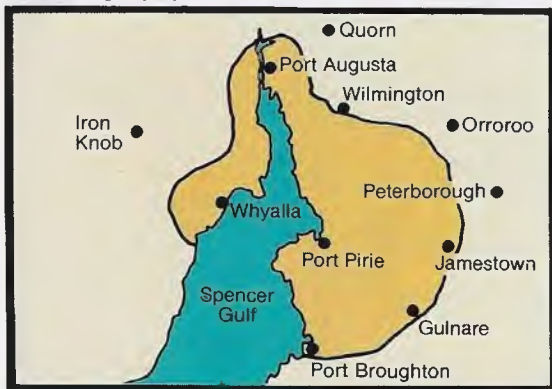

North Western Victoria Paging Centres

South Western Victoria Paging Centres

Melbourne, Geelong, Mornington Peninsula (V1)

4

Eastern Victoria Paging Centres

5

QUEENSLAND

MAP PAGING CENTRE TRANSMITTER LOCATIONS

Geraldton (W2)

Kalgoorlie (W2)

Perth, Pinjarra, Bunbury

SOUTH AUSTRALIA

MAP PAGING CENTRE TRANSMITTER LOCATIONS AREA

S1	Adelaide	Mt Lofty Mt Bonython Waymouth Williamstown Gawler
S1	Barossa Valley	Williamstown Gawler
S2	Mt Gambier	Mt Gambier Naracoorte Mt Burr Murray Bridge
S2	Millicent	
S1	Murray Bridge/ Tailm Bend	
S2	Port Augusta	Port Augusta
S2	Port Lincoln	Port Lincoln
S2	Port Pirie	The Bluff
S2	Riverland/Berri	Berri
S1	Victor Harbor	Victor Harbor
S2	Whyalla	Whyalla

Adelaide, Yorke Peninsula, Barossa Valley (S1)

Iron Triangle (S2)

Port Lincoln (S2)

Riverland (S2)

South Eastern SA (S2)

NORTHERN TERRITORY

MAP AREA	PAGING CENTRE	TRANSMITTER LOCATIONS
S3	Darwin	Darwin
S3	Alice Springs	Alice Springs
S3	Katherine	Katherine

Darwin (S3)

Alice Springs (S3)

TASMANIA

MAP AREA	PAGING CENTRE	TRANSMITTER LOCATIONS
T1	Hobart	Mt Wellington Mt Faulkner
T1	Launceston	Juliana St
T1	Devonport	Kelcy Tier
T1	Burnie	Roundhill

Hobart (T1)

Launceston (T1)