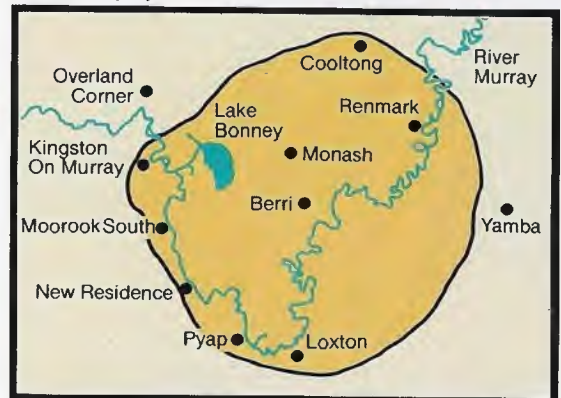

Geraldton (W2)

Kalgoorlie (W2)

Perth, Pinjarra, Bunbury

SOUTH AUSTRALIA

MAP PAGING CENTRE TRANSMITTER LOCATIONS AREA

S1	Adelaide	Mt Lofty Mt Bonython Waymouth Williamstown Gawler
S1	Barossa Valley	Williamstown Gawler
S2	Mt Gambier	Mt Gambier Naracoorte Mt Burr Murray Bridge
S2	Millicent	
S1	Murray Bridge/ Tailm Bend	
S2	Port Augusta	Port Augusta
S2	Port Lincoln	Port Lincoln
S2	Port Pirie	The Bluff
S2	Riverland/Berri	Berri
S1	Victor Harbor	Victor Harbor
S2	Whyalla	Whyalla

Adelaide, Yorke Peninsula, Barossa Valley (S1)

Iron Triangle (S2)

Port Lincoln (S2)

Riverland (S2)

South Eastern SA (S2)

NORTHERN TERRITORY

MAP AREA	PAGING CENTRE	TRANSMITTER LOCATIONS
S3	Darwin	Darwin
S3	Alice Springs	Alice Springs
S3	Katherine	Katherine

Darwin (S3)

Alice Springs (S3)

TASMANIA

MAP AREA	PAGING CENTRE	TRANSMITTER LOCATIONS
T1	Hobart	Mt Wellington Mt Faulkner
T1	Launceston	Juliana St
T1	Devonport	Kelcy Tier
T1	Burnie	Roundhill

Hobart (T1)

Launceston (T1)

North West Coast (T1)