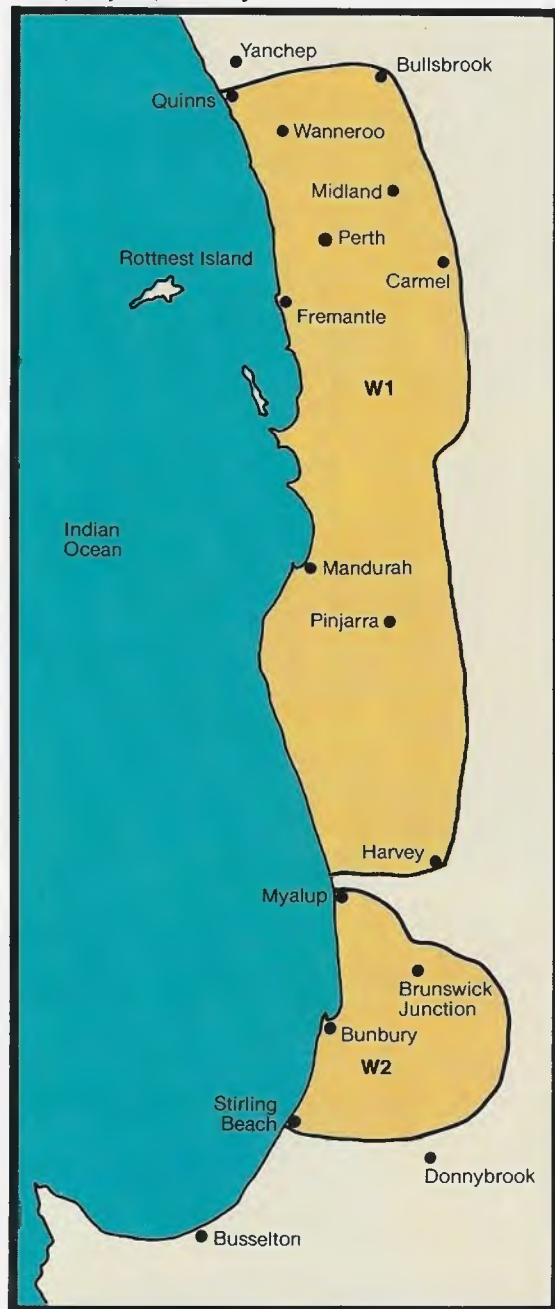

North Western Victoria Paging Centres

South Western Victoria Paging Centres

Melbourne, Geelong, Mornington Peninsula (V1)

4

Eastern Victoria Paging Centres

5

QUEENSLAND

MAP PAGING CENTRE TRANSMITTER LOCATIONS

Geraldton (W2)

Kalgoorlie (W2)

Perth, Pinjarra, Bunbury

SOUTH AUSTRALIA

MAP PAGING CENTRE TRANSMITTER LOCATIONS AREA

S1	Adelaide	Mt Lofty Mt Bonython Waymouth Williamstown Gawler
S1	Barossa Valley	Williamstown Gawler
S2	Mt Gambier	Mt Gambier Naracoorte Mt Burr Murray Bridge
S2	Millicent	
S1	Murray Bridge/ Tailm Bend	
S2	Port Augusta	Port Augusta
S2	Port Lincoln	Port Lincoln
S2	Port Pirie	The Bluff
S2	Riverland/Berri	Berri
S1	Victor Harbor	Victor Harbor
S2	Whyalla	Whyalla

Adelaide, Yorke Peninsula, Barossa Valley (S1)

Iron Triangle (S2)

Port Lincoln (S2)

Riverland (S2)

South Eastern SA (S2)

NORTHERN TERRITORY

MAP AREA	PAGING CENTRE	TRANSMITTER LOCATIONS
S3	Darwin	Darwin
S3	Alice Springs	Alice Springs
S3	Katherine	Katherine

Darwin (S3)

Alice Springs (S3)

TASMANIA

MAP AREA	PAGING CENTRE	TRANSMITTER LOCATIONS
T1	Hobart	Mt Wellington Mt Faulkner
T1	Launceston	Juliana St
T1	Devonport	Kelcy Tier
T1	Burnie	Roundhill

Hobart (T1)

Launceston (T1)