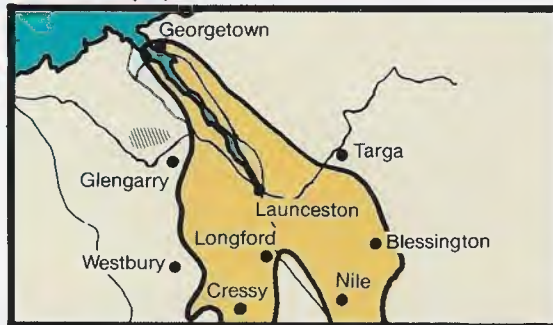

Geraldton (W2)

Kalgoorlie (W2)

Perth, Pinjarra, Bunbury

SOUTH AUSTRALIA

MAP PAGING CENTRE TRANSMITTER LOCATIONS AREA

S1	Adelaide	Mt Lofty Mt Bonython Waymouth Williamstown Gawler
S1	Barossa Valley	Williamstown Gawler
S2	Mt Gambier	Mt Gambier Naracoorte Mt Burr Murray Bridge
S2	Millicent	
S1	Murray Bridge/ Tailm Bend	
S2	Port Augusta	Port Augusta
S2	Port Lincoln	Port Lincoln
S2	Port Pirie	The Bluff
S2	Riverland/Berri	Berri
S1	Victor Harbor	Victor Harbor
S2	Whyalla	Whyalla

Adelaide, Yorke Peninsula, Barossa Valley (S1)

Iron Triangle (S2)

Port Lincoln (S2)

Riverland (S2)

South Eastern SA (S2)

NORTHERN TERRITORY

MAP AREA	PAGING CENTRE	TRANSMITTER LOCATIONS
S3	Darwin	Darwin
S3	Alice Springs	Alice Springs
S3	Katherine	Katherine

Darwin (S3)

Alice Springs (S3)

TASMANIA

MAP AREA	PAGING CENTRE	TRANSMITTER LOCATIONS
T1	Hobart	Mt Wellington Mt Faulkner
T1	Launceston	Juliana St
T1	Devonport	Kelcy Tier
T1	Burnie	Roundhill

Hobart (T1)

Launceston (T1)

North West Coast (T1)