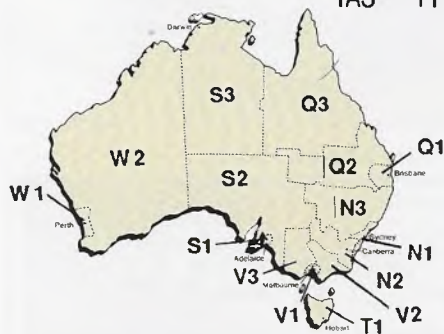

INTRODUCTION

The Telecom Telefinder 016 Paging Network is the largest terrestrial paging network in Australia, designed to provide paging and message services to people on the move.

The Australia-wide network is divided into 15 geographical areas covering over 100 major metropolitan and country service localities.

Multi-Area-Paging (MAP) allows you to define (and pay for) exactly the extent of paging coverage you require. From a single capital city to every capital city, wherever you are in your MAP area any caller can reach you (at the cost of a local call only) by simply dialling your unique 016 pager number. Up to 15 MAP areas can be selected enabling you to be contacted wherever you go. MAP coverage/charging areas available are:

NSW – N1, N2 and N3	WA – W1 and W2
VIC – V1, V2 and V3	SA – S1 and S2
QLD – Q1, Q2 and Q3	NT – S3
	TAS – T1

Maps of service localities, their relevant MAP coverage/charging areas and transmitter locations on a State basis, are contained in this booklet.

Paging coverage usually extends up to 40 km from the radio paging transmitter but may vary according to local topography.