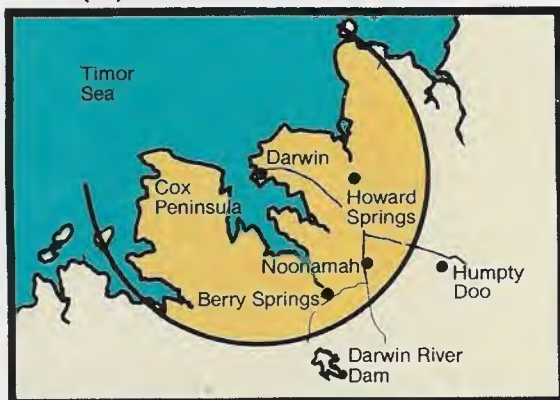

Geraldton (W2)

Kalgoorlie (W2)

Perth, Pinjarra, Bunbury

SOUTH AUSTRALIA

MAP PAGING CENTRE TRANSMITTER LOCATIONS AREA

S1	Adelaide	Mt Lofty Mt Bonython Waymouth Williamstown Gawler
S1	Barossa Valley	Williamstown Gawler
S2	Mt Gambier	Mt Gambier Naracoorte Mt Burr Murray Bridge
S2	Millicent	
S1	Murray Bridge/ Tailm Bend	
S2	Port Augusta	Port Augusta
S2	Port Lincoln	Port Lincoln
S2	Port Pirie	The Bluff
S2	Riverland/Berri	Berri
S1	Victor Harbor	Victor Harbor
S2	Whyalla	Whyalla

Adelaide, Yorke Peninsula, Barossa Valley (S1)

Iron Triangle (S2)

Port Lincoln (S2)

Riverland (S2)

South Eastern SA (S2)

NORTHERN TERRITORY

MAP AREA	PAGING CENTRE	TRANSMITTER LOCATIONS
S3	Darwin	Darwin
S3	Alice Springs	Alice Springs
S3	Katherine	Katherine

Darwin (S3)

Alice Springs (S3)

TASMANIA

MAP AREA	PAGING CENTRE	TRANSMITTER LOCATIONS
T1	Hobart	Mt Wellington Mt Faulkner
T1	Launceston	Juliana St
T1	Devonport	Kelcy Tier
T1	Burnie	Roundhill

Hobart (T1)

Launceston (T1)

North West Coast (T1)