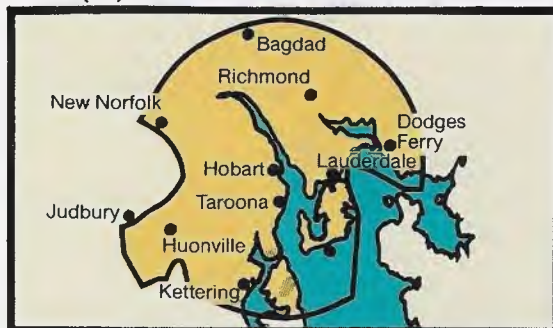

Geraldton (W2)

Kalgoorlie (W2)

Perth, Pinjarra, Bunbury

SOUTH AUSTRALIA

MAP PAGING CENTRE TRANSMITTER LOCATIONS AREA

S1	Adelaide	Mt Lofty Mt Bonython Waymouth Williamstown Gawler
S1	Barossa Valley	Williamstown Gawler
S2	Mt Gambier	Mt Gambier Naracoorte Mt Burr Murray Bridge
S2	Millicent	
S1	Murray Bridge/ Tailm Bend	
S2	Port Augusta	Port Augusta
S2	Port Lincoln	Port Lincoln
S2	Port Pirie	The Bluff
S2	Riverland/Berri	Berri
S1	Victor Harbor	Victor Harbor
S2	Whyalla	Whyalla

Adelaide, Yorke Peninsula, Barossa Valley (S1)

Iron Triangle (S2)

Port Lincoln (S2)

Riverland (S2)

South Eastern SA (S2)

NORTHERN TERRITORY

MAP AREA	PAGING CENTRE	TRANSMITTER LOCATIONS
S3	Darwin	Darwin
S3	Alice Springs	Alice Springs
S3	Katherine	Katherine

Darwin (S3)

Alice Springs (S3)

TASMANIA

MAP AREA	PAGING CENTRE	TRANSMITTER LOCATIONS
T1	Hobart	Mt Wellington Mt Faulkner
T1	Launceston	Juliana St
T1	Devonport	Kelcy Tier
T1	Burnie	Roundhill

Hobart (T1)

Launceston (T1)

North West Coast (T1)