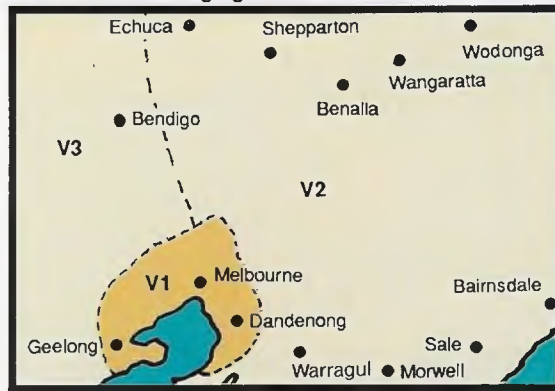

Northern NSW Paging Centres

Central NSW Paging Centres

Sydney, Gosford, Campbelltown (Part of N1)

Southern NSW Paging Centres

VICTORIA

MAP AREA	PAGING CENTRE	TRANSMITTER LOCATIONS
V1	Melbourne incl. Dandenong and Mornington Pen.	Lonsdale Exchange Mt Dandenong Pretty Sally Arthurs Seat One Tree Hill
V3	Ararat	Bairnsdale Exchange Merrangbear Hill (Lakes Entrance) Ballarat Exchange Mt Hollowback
V2	Bairnsdale	Benalla Exchange Bendigo Castlemaine
V3	Ballarat	Colac
V2	Benalla	Echuca
V3	Bendigo	Geelong
V3	Castlemaine	Hamilton
V3	Colac	Horsham
V2	Echuca	Mildura
V1	Geelong	Morwell (Latrobe Valley)
V3	Hamilton	Portland
V3	Horsham	Sale Exchange
V3	Mildura	Shepparton
V2	Morwell (Latrobe Valley)	Swan Hill
V3	Portland	Wangaratta Exchange Mt Taminick
V2	Sale	Warragul
V2	Shepparton	Warrnambool Exchange
V3	Swan Hill	Tower Hill
V2	Wangaratta	
V2	Warragul	
V3	Warrnambool	

North Western Victoria Paging Centres

South Western Victoria Paging Centres

Melbourne, Geelong, Mornington Peninsula (V1)

4

Eastern Victoria Paging Centres

5

QUEENSLAND

MAP PAGING CENTRE TRANSMITTER LOCATIONS

Adelaide, Yorke Peninsula, Barossa Valley (S1)

Iron Triangle (S2)

Port Lincoln (S2)

Riverland (S2)

South Eastern SA (S2)

NORTHERN TERRITORY

MAP AREA	PAGING CENTRE	TRANSMITTER LOCATIONS
S3	Darwin	Darwin
S3	Alice Springs	Alice Springs
S3	Katherine	Katherine

Darwin (S3)

Alice Springs (S3)

TASMANIA

MAP AREA	PAGING CENTRE	TRANSMITTER LOCATIONS
T1	Hobart	Mt Wellington Mt Faulkner
T1	Launceston	Juliana St
T1	Devonport	Kelcy Tier
T1	Burnie	Roundhill

Hobart (T1)

Launceston (T1)