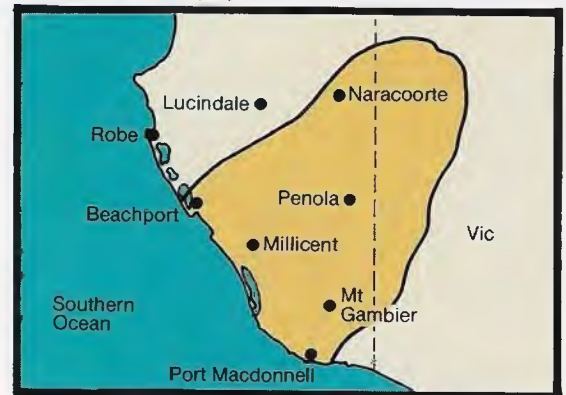

North Western Victoria Paging Centres

South Western Victoria Paging Centres

Melbourne, Geelong, Mornington Peninsula (V1)

4

Eastern Victoria Paging Centres

5

QUEENSLAND

MAP PAGING CENTRE TRANSMITTER LOCATIONS

Geraldton (W2)

Kalgoorlie (W2)

Perth, Pinjarra, Bunbury

SOUTH AUSTRALIA

MAP PAGING CENTRE TRANSMITTER LOCATIONS AREA

S1	Adelaide	Mt Lofty Mt Bonython Waymouth Williamstown Gawler
S1	Barossa Valley	Williamstown Gawler
S2	Mt Gambier	Mt Gambier Naracoorte Mt Burr Murray Bridge
S2	Millicent	
S1	Murray Bridge/ Tailm Bend	
S2	Port Augusta	Port Augusta
S2	Port Lincoln	Port Lincoln
S2	Port Pirie	The Bluff
S2	Riverland/Berri	Berri
S1	Victor Harbor	Victor Harbor
S2	Whyalla	Whyalla

Adelaide, Yorke Peninsula, Barossa Valley (S1)

Iron Triangle (S2)

Port Lincoln (S2)

Riverland (S2)

South Eastern SA (S2)

NORTHERN TERRITORY

MAP AREA	PAGING CENTRE	TRANSMITTER LOCATIONS
S3	Darwin	Darwin
S3	Alice Springs	Alice Springs
S3	Katherine	Katherine

Darwin (S3)

Alice Springs (S3)

TASMANIA

MAP AREA	PAGING CENTRE	TRANSMITTER LOCATIONS
T1	Hobart	Mt Wellington Mt Faulkner
T1	Launceston	Juliana St
T1	Devonport	Kelcy Tier
T1	Burnie	Roundhill

Hobart (T1)

Launceston (T1)